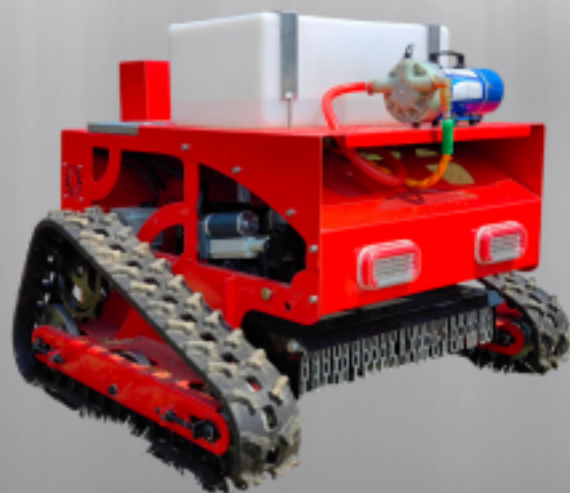

HT550 with optional snow plow blade

Year round service

HT550 with optional Snow Blower

Safely Mow slopes up to 45 degrees

HT550 Track Mower

SmarterTools.US

Sales@SmarterTools.US

Support@SmarterTools.US

Information

Store

Copyright 2023 Smarter Tools LLC

Radio Controlled Mowers and More

HT550 Track Mower

SmarterTools.US
Unmanned Ground Vehicles

HT1000 Track Mower

HT550 with optional sweeper

More than just a mower

HT750 with optional sprayer

More Models Available

HT550 Wheel Mower

HT750 Track Mower

HT850 Track Mower

SmarterTools.US

Radio Transmitter (manual)

All our UGVs come with a standard Transmitter/ Receiver for manual operation of the vehicle up to 660 ft away.

Control Systems

Autonomous Operations Module (AOM)

With our optional, on-board AOM installed, the vehicle communicates with a 'ground control' station.